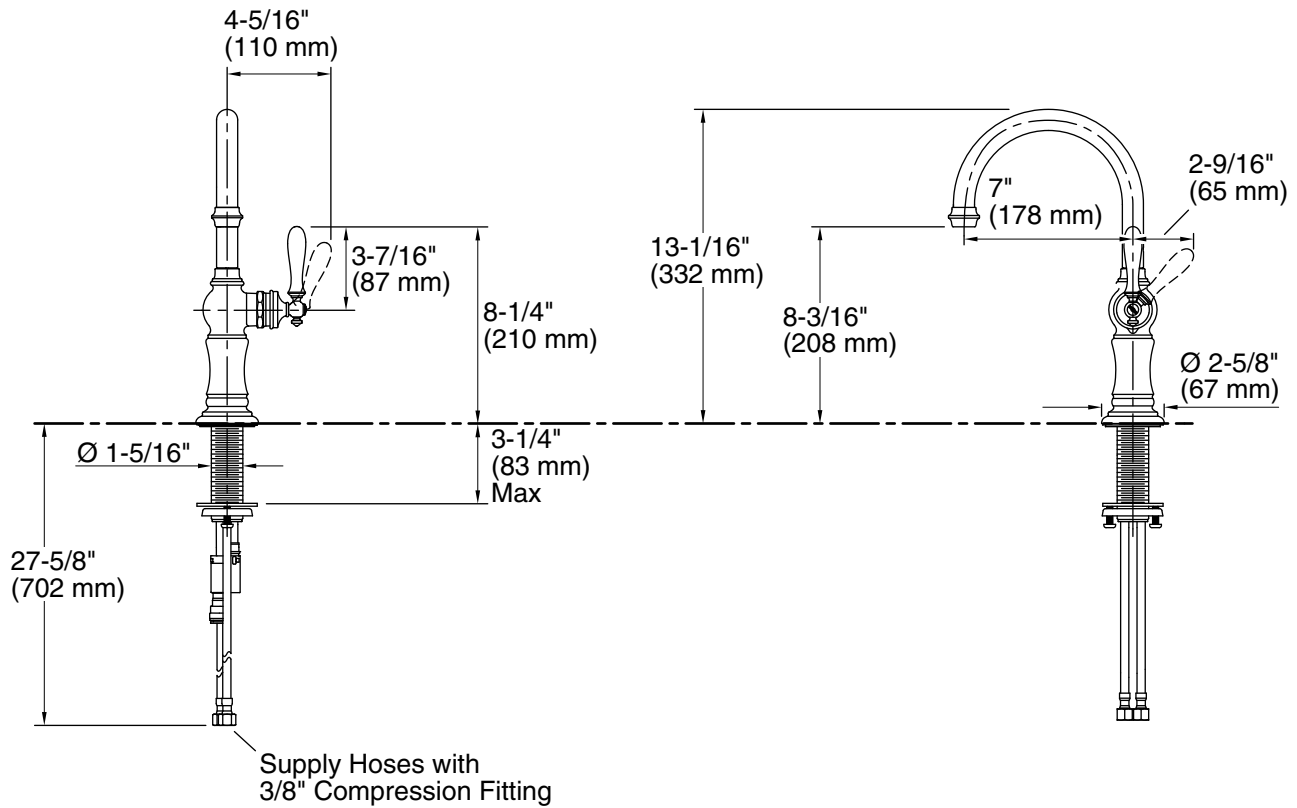

Features

- High-arch spout with 360° spout rotation offers superior clearance for filling pots and cleaning
- KOHLER ceramic disc valves exceed industry longevity standards for a lifetime of durable performance
- Single lever handle is simple to use and makes adjusting water temperature easy
- Temperature memory allows faucet to be turned on and off at the temperature set during prior usage
- 1.5 gpm (5.7 lpm) maximum flow rate at 60 psi (4.14 bar)

Installation

- Flexible connections for easy installation

Adapters, Rough-in and Extension Kits

1012715 Range: 3-1/4" (83 mm) -
5-3/8" (137 mm)

Recommended Products/Accessories

1054432
K-77685 Single-Cartridge Water Filtration System
K-77686 Double-Cartridge Water Filtration System
K-77687 single replacement filter cartridge
K-77688 Replacement Filter Cartridges, Two-Pack
K-23723 Faucet cleaner

Technical Information

All product dimensions are nominal.

Spout:

Spout reach: 7" (178 mm)

Notes

Install this product according to the installation guide.

ADA, CSA B651 compliant when installed to the specific requirements of these regulations.